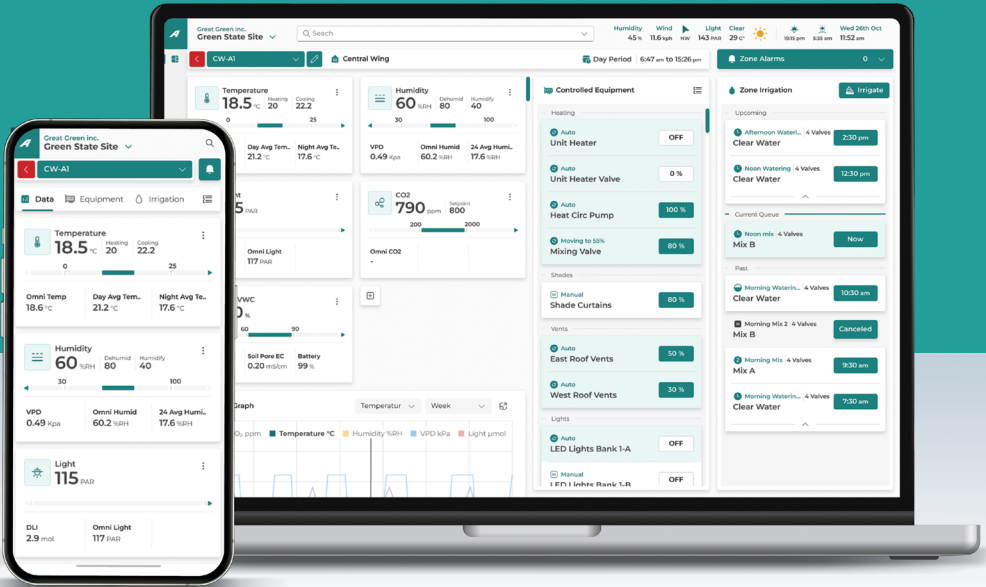

TITAN *Envoy*

Convenient connectivity.

TITAN *Envoy* is an easy-to-use, cloud-based user interface for desktop and mobile access to your TITAN system.

- Monitor your environment
- Schedule irrigation
- Activate equipment
- Respond to alarms

Contact us at info@arguscontrols.com today to learn more.

TITAN *Envoy*

Stay connected. Make life easier.

Ease your day with real-time monitoring and on-the-go access to the features of your TITAN system you use every day. With TITAN *Envoy*, you eliminate returning to your workstation for critical information and alarms, and instead stay updated and make interventions from the greenhouse, office, or any remote location.

With its sleek and intuitive design, TITAN *Envoy* will help accelerate training, competency and engagement of the entire grower team.

Contact us at info@arguscontrols.com today to learn more.