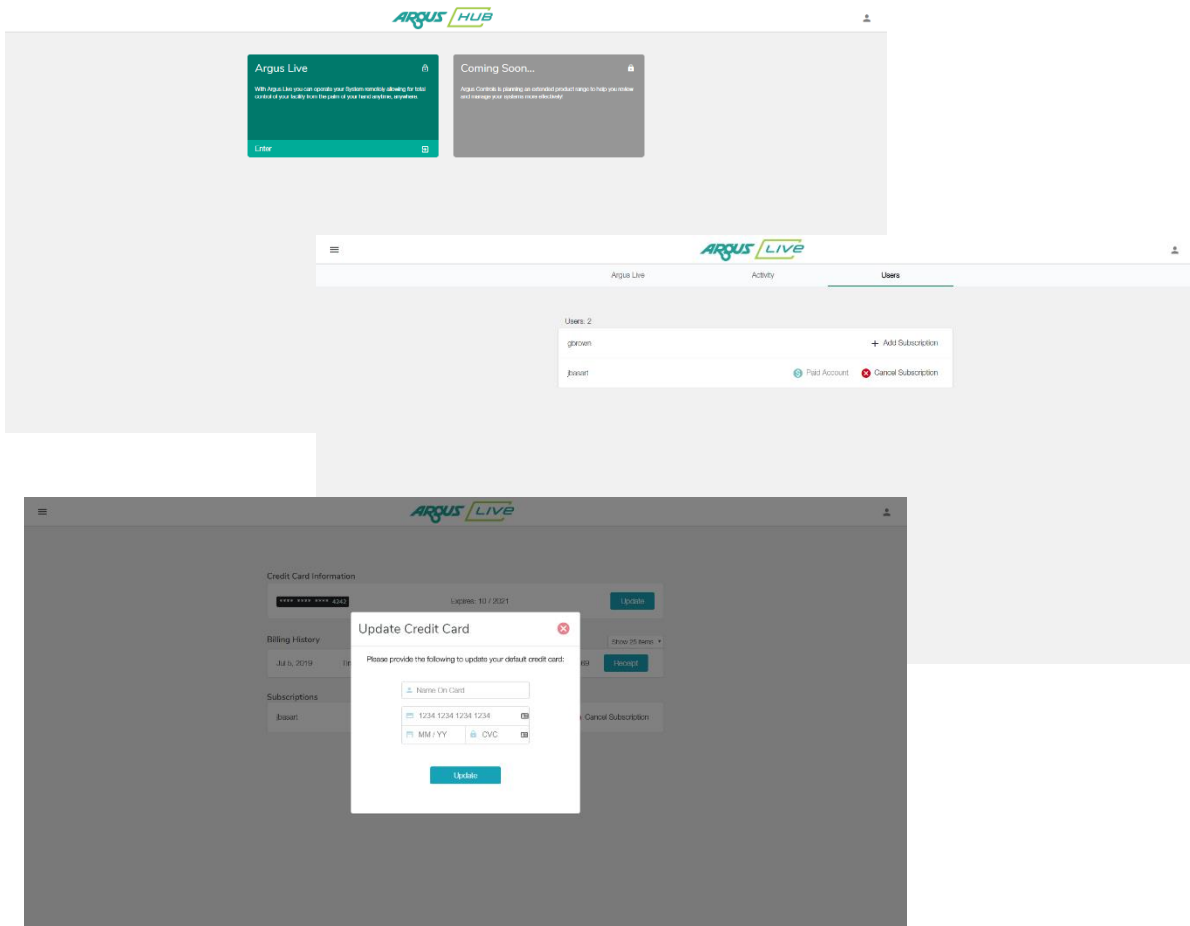

Features

- **Application Manager** – For all recurrent payment and subscription-based Argus products.
- **Manage Payments** – Handle your payments for Argus product subscriptions.
- **Access User Accounts** – Sign up and log into all user accounts through the Argus Hub
- **Manage your Applications** – Access and manage all your Argus subscription-based products through the Argus Hub.

Additional Information

For more information, please contact Argus.

A CONVIRON COMPANY