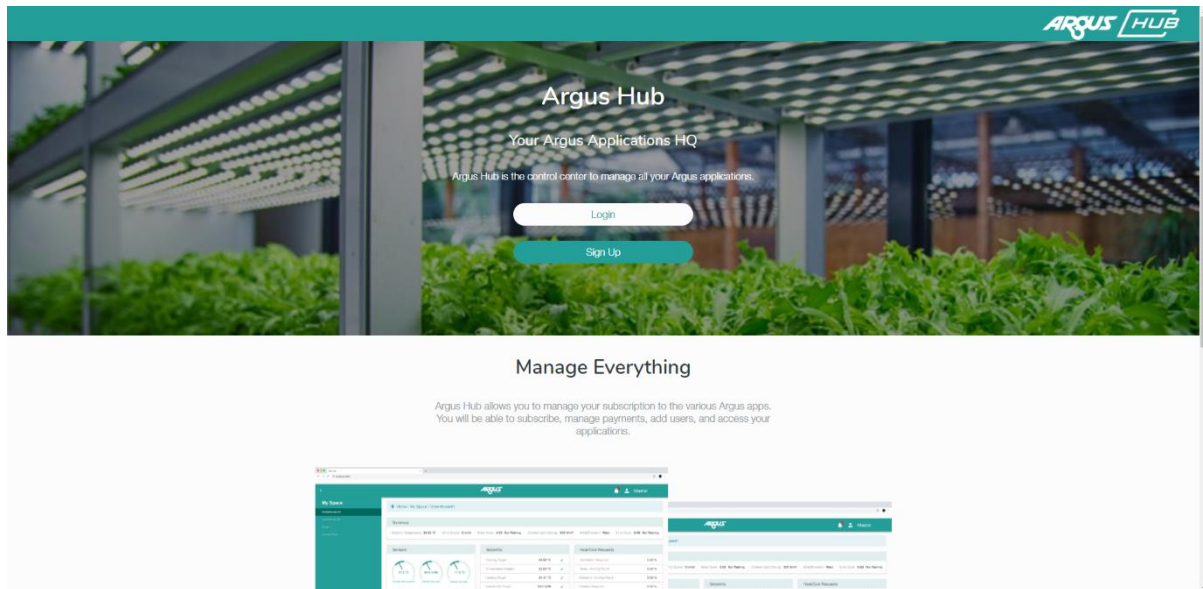

Applications

With a live view of your operation, you can monitor, analyze and run your facility in real time, giving you full control whether you're at your desk or on the move.

It is a safe, secure, and powerful enhancement to one of the most advanced environmental systems on the market.

To help your team maximize accessibility while minimizing costs, we offer both monthly and yearly subscriptions to this service.