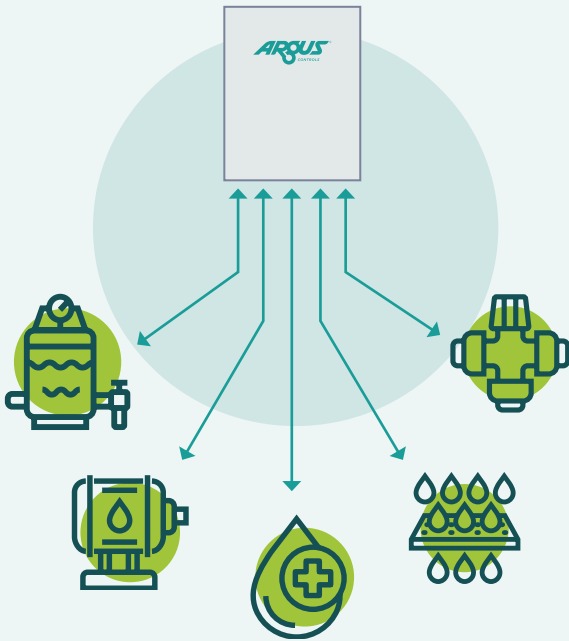

Argus PRIME

For water rooms

Argus PRIME is a suite of controls solutions designed for specific growing facilities to meet the needs of growers. With everything you need in a simple design that speeds delivery and eases installation, Argus PRIME helps you get growing fast.

Argus PRIME is the ideal control system for all of your **water room** processes.

With Argus PRIME, you can monitor, control and report on everything in your water room processes.

Control Group	Equipment
<p>Tank Management</p>	<p>Fill Valves Pumps Level Sensors</p>
<p>Irrigation Pump</p>	<p>VFD Controls with Fault Status</p>
<p>Sanitization Control</p>	<p>Ozone UV</p>
<p>Filtration Control</p>	<p>Filters RO</p>
<p>Blended Water Control</p>	<p>Blend up to 2 water sources</p>